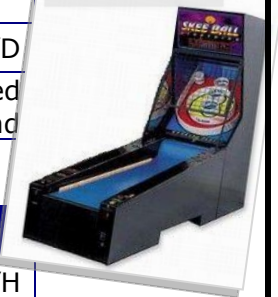

Courtesy Coin, Inc.

Rental Inventory/Prices
Delivery Information and Multi-Day Rentals

Music, Photos, Slot Machines	Price	Dimensions
Digital Photo Booth, 3 hour rental, no discounts	\$895	6.5'H x 29"W x 39"D
Vegas-style slot machines, includes 2 slots	500	Various sizes
Wurlitzer CD, preprogrammed with music of the '50s, '60s & '70s	425	60"H x 32"W x 25¼"D
Digital jukebox	400	66"H x 32¼"W x 26"D
External speakers with stand for Wurlitzer	125	17"W x 20"H before placed on stand

Interactive and Sport Games	Price	Dimensions
Shuffleboard, no discounts	\$700	24'L x 31.5"W x 33"H
Skee-Ball Lightning	600	78"H x 122"D x 30"W
Super Shot electronic basketball	450	11'H x 8.5'D x 3'W
U B Q B electronic football game	450	9'H x 11'L x 3'W
NFL Classic Football	420	36"W x 56"D x 74"H
Shuffle Bowler" (up to 6 players!)	350	30"W x 8.5'D x 6'H
Pinball machine	330	28"W x 5'D x 6'H
Pool table	290	52"W x 7.75'D
Air hockey table	290	51"W x 8.5'D
Freestanding basketball hoop	290	38"W x 52"D x 12.5'H
3-n-one combo arcade game	290	2'W x 2¾'D x 5¾'H
NFL Blitz	245	37"W x 73½"H x 42½"D
NBA Jam basketball arcade game	245	37"W x 44"D x 74"H
Electronic dart board	200	2'W x 2'D x 7'H
Video game – standard, retro	200	2'W x 2¾'D x 5¾'H
Foosball table	170	29"W x 3'H x 6'D
Ping pong table	170	5'W x 30"H x 9'D
Poker table: Texas Hold-um (w/cards, chips)	125	7'W x 32"H x 43"D

21420 N. 15th Lane, Suite 110, Phoenix, AZ 85027
623.516.0544 | 623.516.0799 | www.courtesycoin.com

Retro Arcade Games	Price	Dimensions
Shuffle Bowler (up to 6 players!)	\$350	30"W x 8.5"D x 6'H
60-n-one Classic '80s games	310	2'W x 2¾'D x 5¾'H
Ms. PacMan/PacMan/Galaga combo	290	2'W x 2¾'D x 5¾'H
Donkey Kong combo	290	2'W x 2¾'D x 5¾'H
Joust	200	2'W x 2¾'D x 5¾'H
Missile Command	200	2'W x 2¾'D x 5¾'H
Space Dual	200	2'W x 2¾'D x 5¾'H
Millipede	200	2'W x 2¾'D x 5¾'H
Other "old school" games available!		